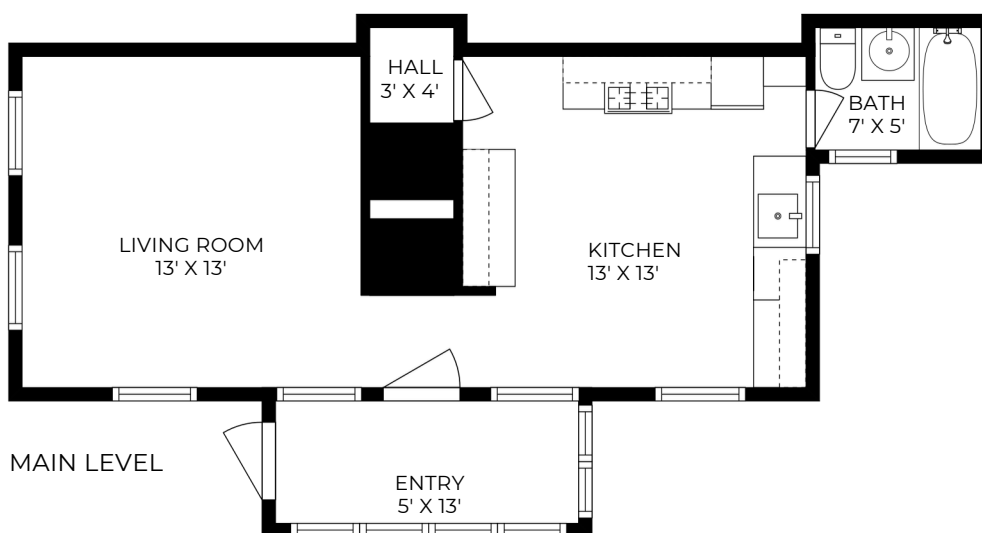

# 11-13 Lincoln Rd Unit #1 - Newton

This floor plan is an approximation and is intended for marketing purposes only. This information has been provided with the seller's permission

**Michael Mahoney Sr.**  
**REALTOR**®  
**(617) 306-2190**  
**MMahoneySr@RTNRealty.com**

# 11-13 Lincoln Rd Unit #2 - Newton

UPPER LEVEL

MAIN LEVEL

BASEMENT

This floor plan is an approximation and is intended for marketing purposes only. This information has been provided with the seller's permission