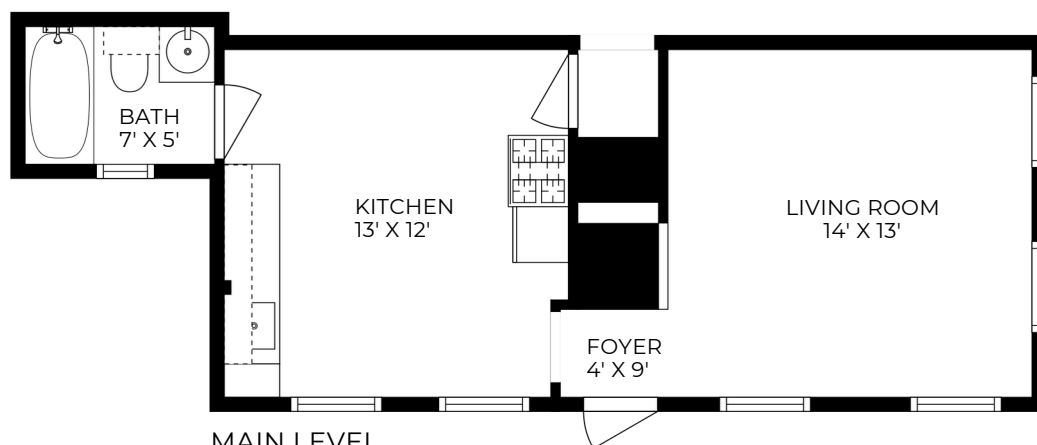

# 11-13 Lincoln Rd Unit #1 - Newton

This floor plan is an approximation and is intended for marketing purposes only. This information has been provided with the seller's permission

**Michael Mahoney Sr.**  
**REALTOR**®  
**(617) 306-2190**  
**MMahoneySr@RTNRealty.com**

# 11-13 Lincoln Rd Unit #2 - Newton

UPPER LEVEL

MAIN LEVEL

BASEMENT

This floor plan is an approximation and is intended for marketing purposes only. This information has been provided with the seller's permission